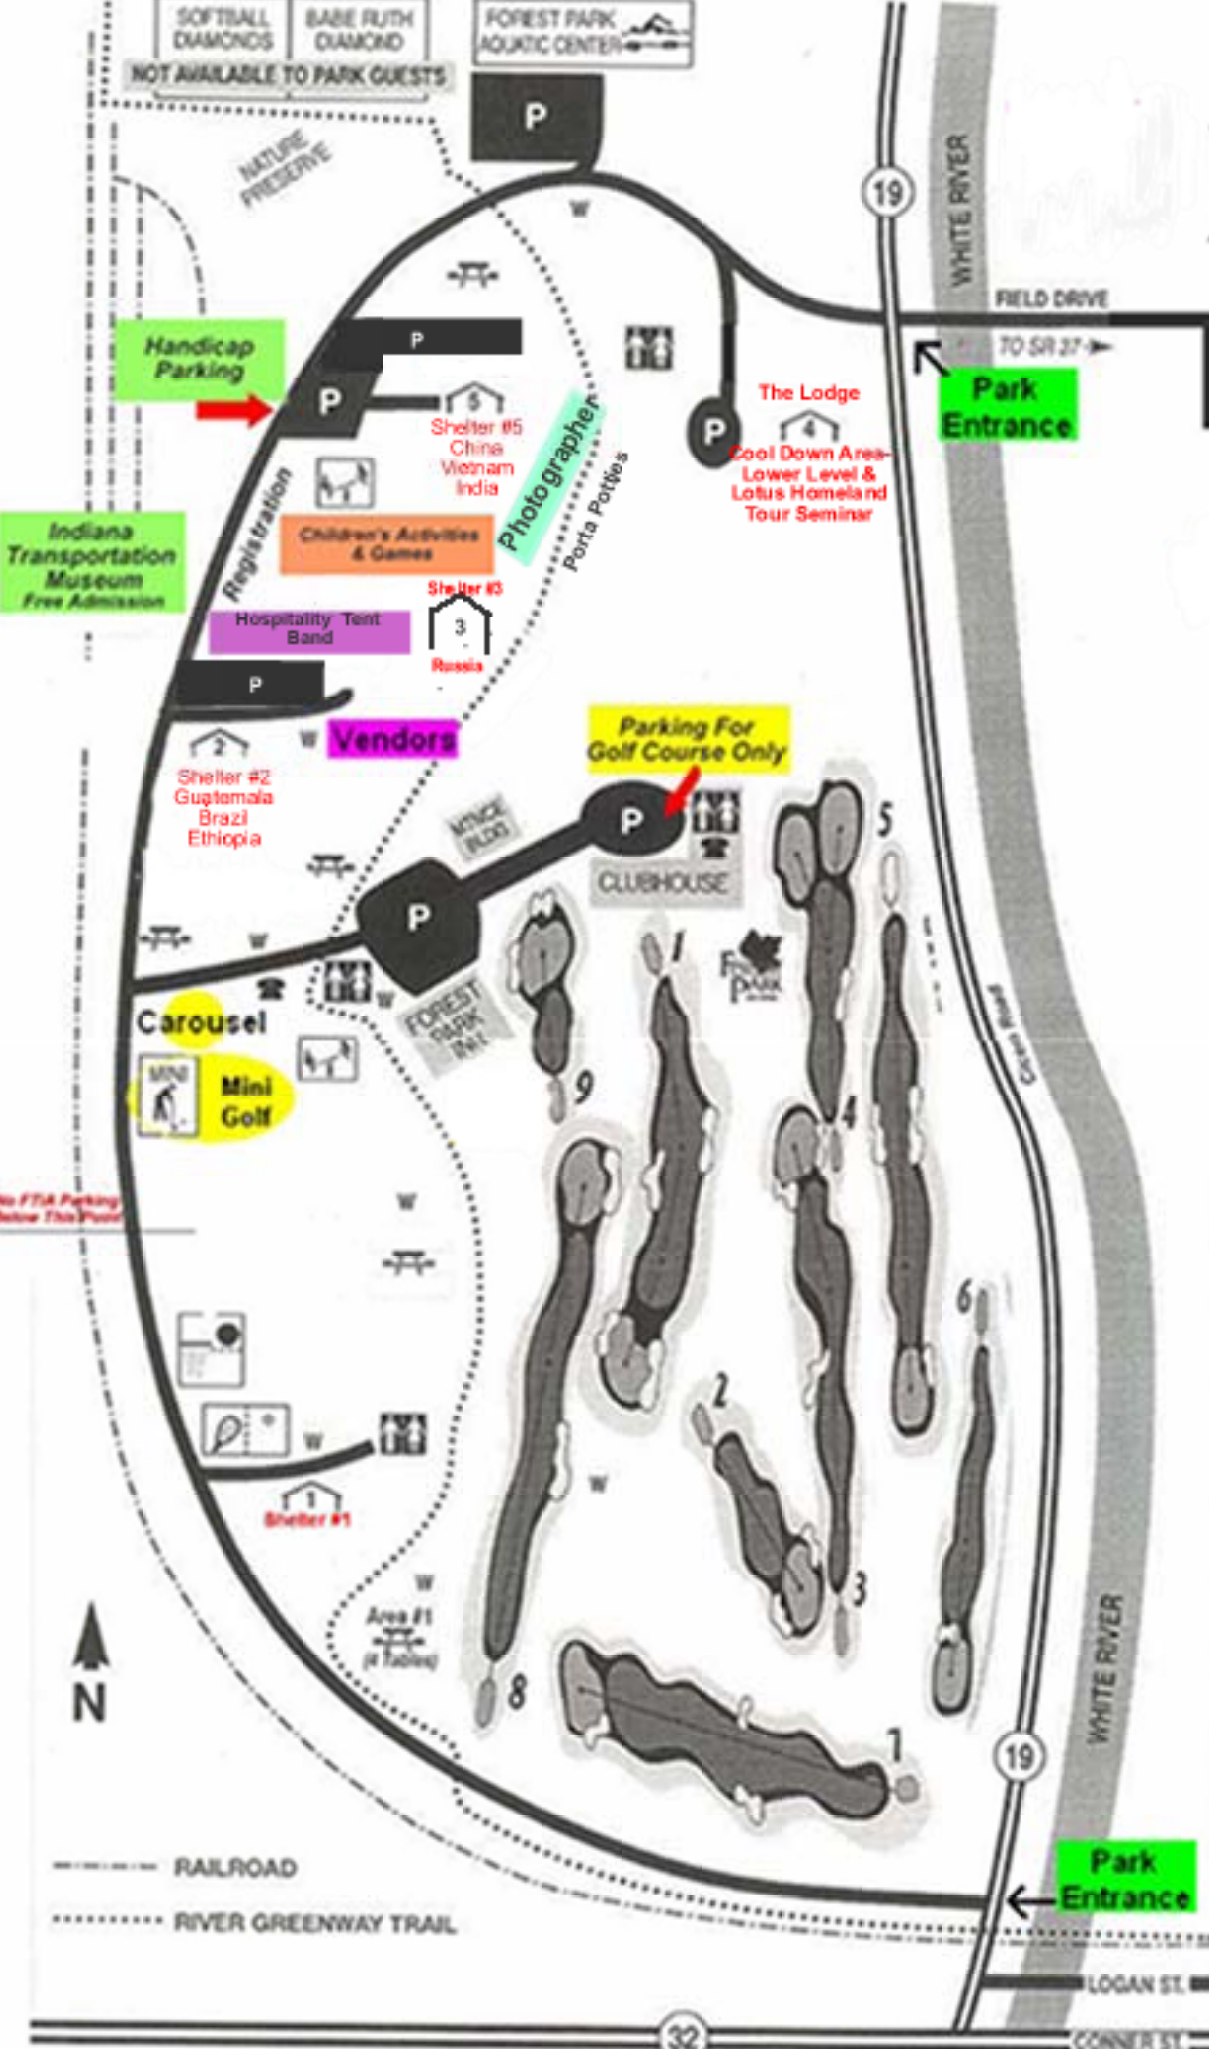

SOFTBALL DIAMONDS  
BASEBALL DIAMOND  
FOREST PARK AQUATIC CENTER

NOT AVAILABLE TO PARK GUESTS

# FOREST PARK MAP

FTIA 2009  
CELEBRATION OF  
CHILDREN REUNION  
& PICNIC

MAP KEY	
<b>P</b>	PARKING
<b>W</b>	WATER FOUNTAIN
	RESTROOMS
	PUBLIC TELEPHONE
	PICNIC AREA
	PICNIC SHELTER
	PLAYGROUND
	BASKETBALL COURT
	TENNIS COURT
	SWIMMING POOL
	GOLF COURSE